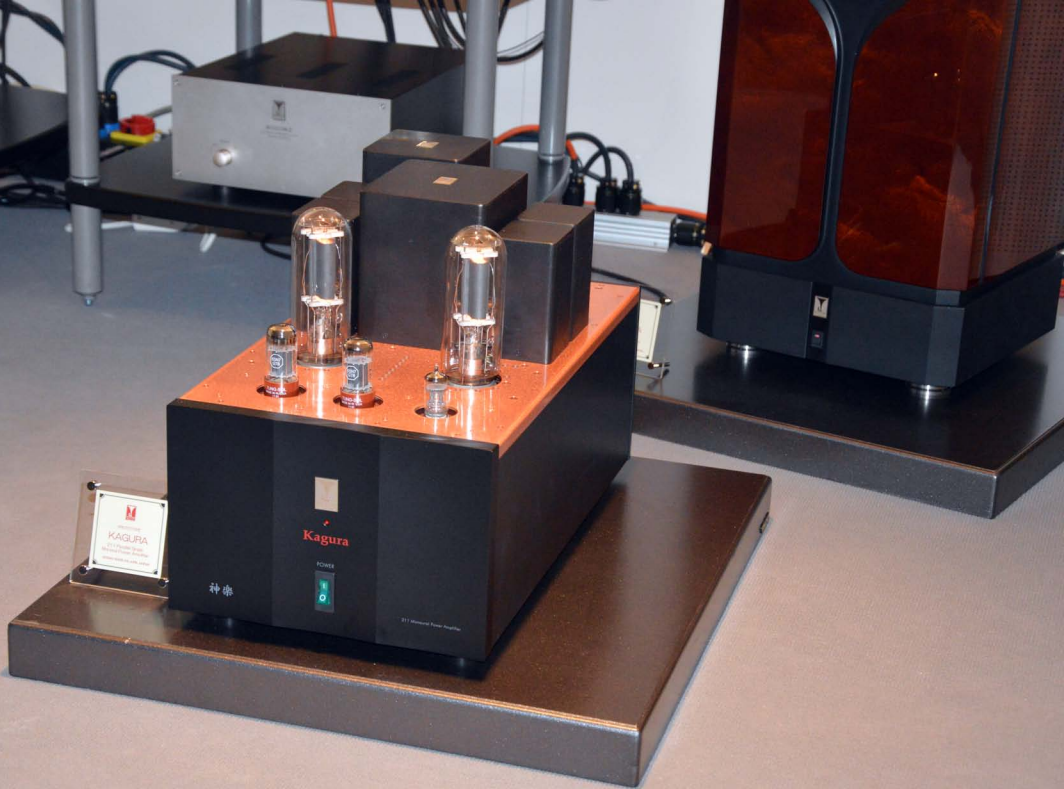

KAGURA
2T1 Power Amplifier
www.kagura.com

神楽

Kagura

POWER

ON

2T1 Unshielded Power Amplifier