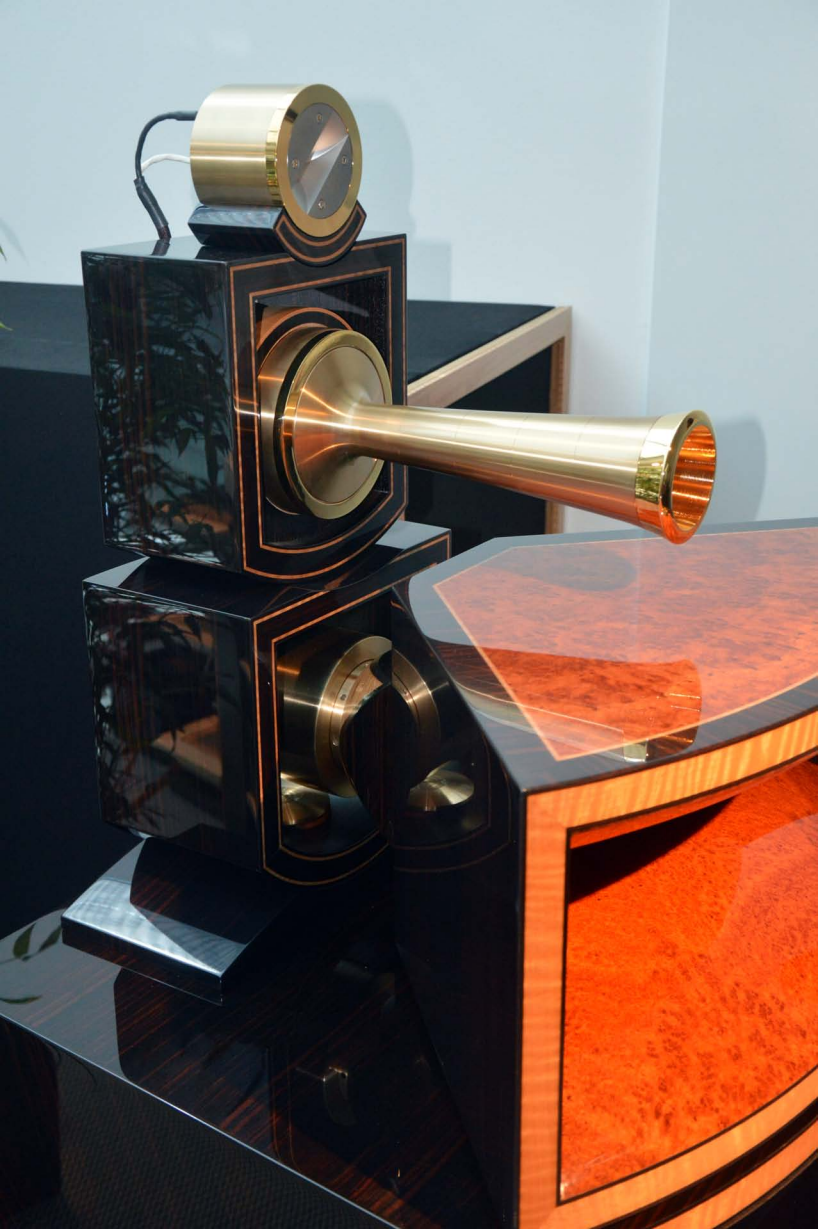

GAKUOH

KSL

CEC

POWER  
ON OFF

GAKUOH

KSL

Small white label on the floor with illegible text.