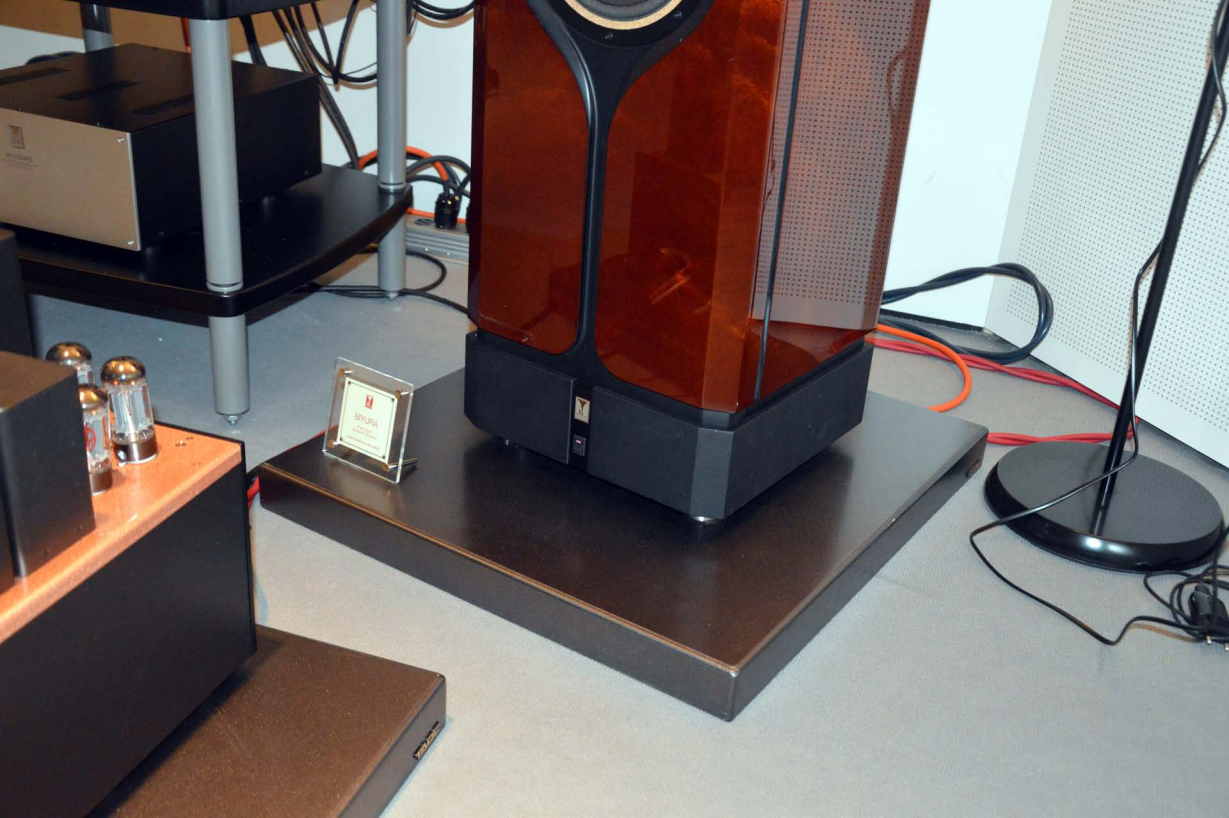

SILVER
SPEAKER