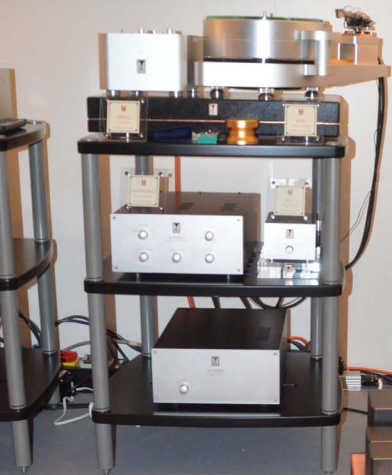

## Kondo system

New Kagura Mono Power Amp. with M1000MKII Pre Amp., KSL-SFz Step up Transformer  
Biyura Speakers, Ginga Turntable KSL DAC and various Kondo Silver cables

*incarnation of dormant art*

AUDIO NOTE CO., LTD. JAPAN

## Living Voice, Kondo & SME

OBX-RW speakers with Kondo Ongaku Int. Amp, KSL-M77 Pre Amp, with phondo module  
KSL-SFz (LPz) step up transformer and SME 20A Turntable